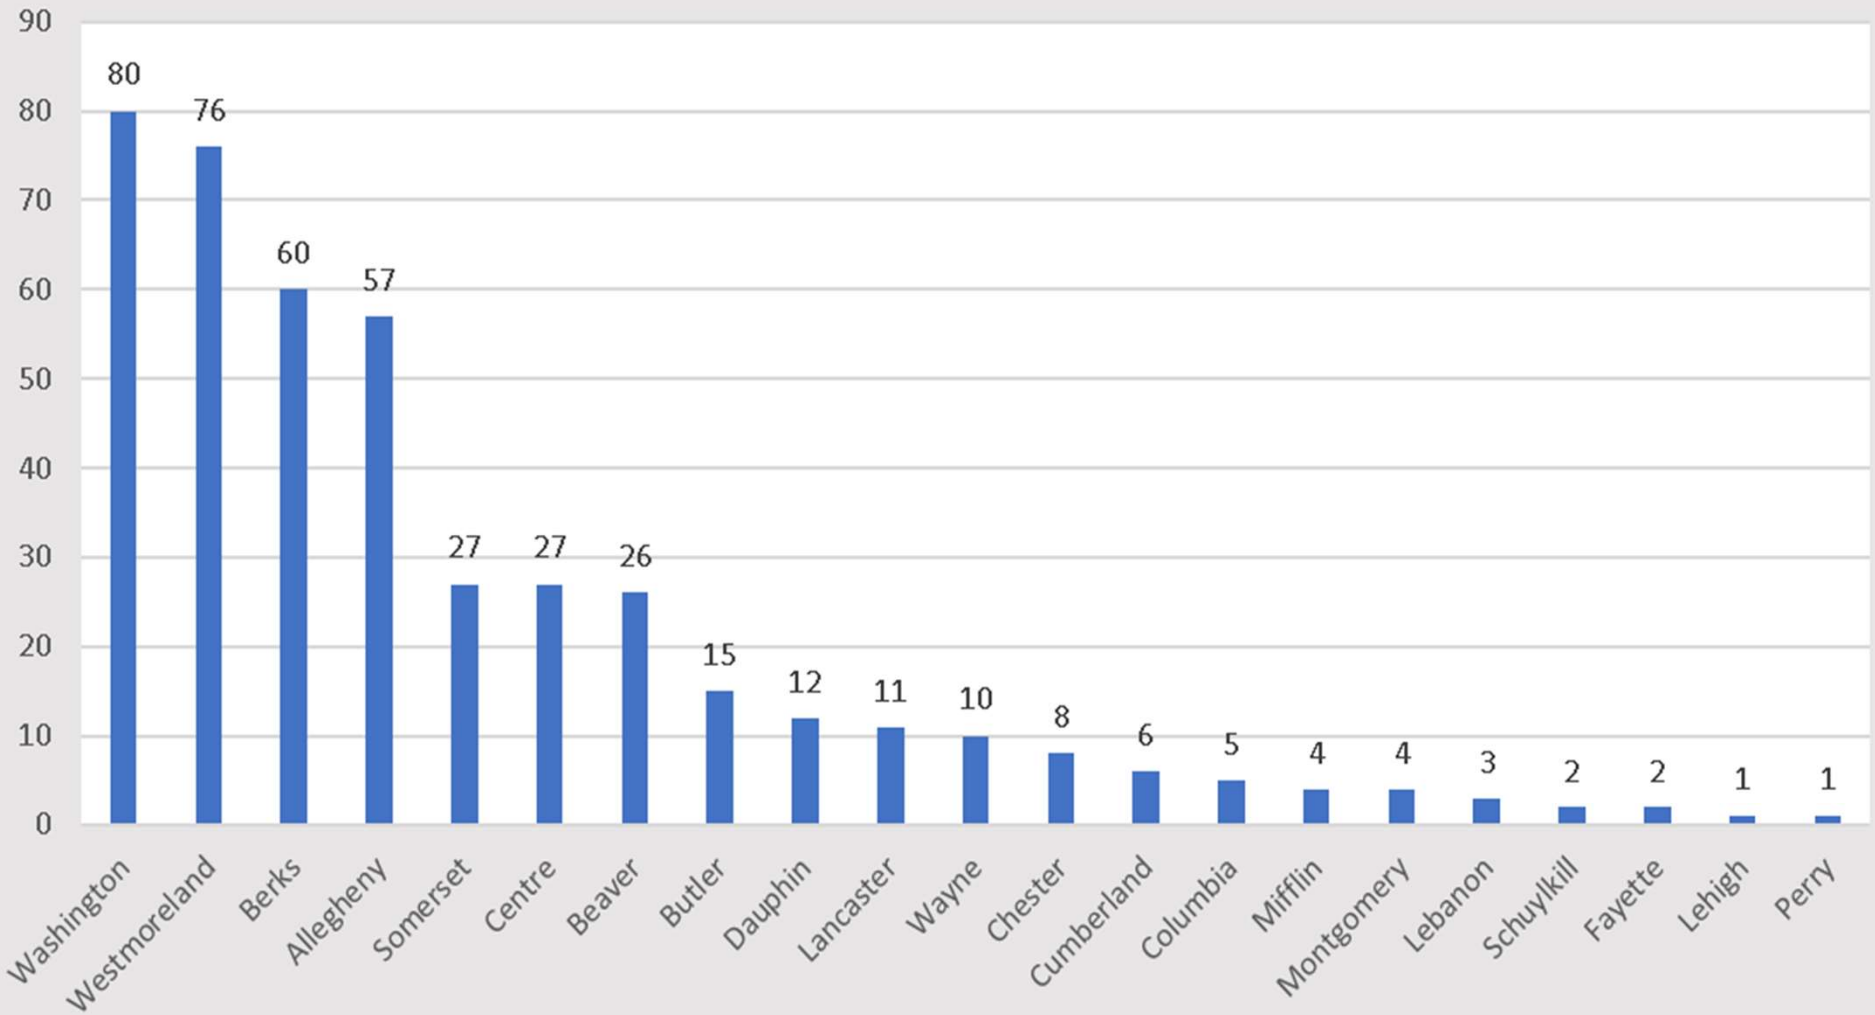

PMN iNat Taxon of the Month – July 2022 – Plants

Top 100 Observation Counts by iNat *common_name* Field

Ghost Pipe	18
chicory	7
American germander	7
wild bergamot	7
Japanese stiltgrass	6
hemp dogbane	6
Joe-Pye weeds	6
Queen Anne's lace	6
common selfheal	6
butterfly milkweed	5
sensitive fern	5
great rhododendron	5
fringed loosestrife	5
fleabanes and horseweeds	4
black-eyed Susan	4
common jewelweed	4
creeping thistle	3
shrubby St. John's-wort	3
brambles	3
Carolina horsenettle	3
American pokeweed	3
Deptford pink	3
purple coneflower	3
Clustered Mountainmint	3
common toadflax	3
swamp milkweed	3
sunflowers, daisies, asters, and allies	3
tall meadow-rue	3
white meadowsweet	3
Virginia mountain mint	3
common milkweed	3
Wild Basil	3
Obi-Wan conobea	3

partridge pea	3
wild teasel	3
tall bellflower	2
Scarlet Beebalm	2
Gooseneck Loosestrife	2
black oak	2
striped wintergreen	2
wild potato vine	2
white bergamot	2
wineberry	2
Saltbushes	2
Hairy Wood Mint	2
bird's-foot trefoil	2
Blackberry Lily	2
docks	2
Indian tobacco	2
tall thimbleweed	2
ironweeds	2
white vervain	2
American hornbeam	2
cup plant	2
blueberries, cranberries, and allies	2
sassafras	2
late figwort	2
Scorpionweeds	2
moth mullein	2
dicots	2
avens	2
sunflowers and allies	2
oxeye daisy	2
false daisy	2
pale jewelweed	2

flatsedges	2
Common Yarrow	2
bittersweet nightshade	2
partridgeberry	2
black cohosh	2
prickly sowthistle	2
cinnamon fern	2
burdocks	2
great mullein	2
purple loosestrife	2
green ash	2
wingstem	2
hairy Solomon's-seal	2
knapweeds	2
straw-colored flatsedge	1
purslanes	1
black-eyed Susans and coneflowers	1
Eastern Cottonwood	1
common reed	1
eastern skunk cabbage	1
tiger lily	1
eastern white pine	1
early goldenrod	1
eastern wild indigo	1
ribwort plantain	1
fall phlox	1
Southern Sneezeweed	1
blue vervain	1
sweet-fern	1
false sunflower	1
dark green bulrush	1
flat-branched tree-clubmoss	1
wild garlic	1
Apple Mint	1
Common Dewberry	1

PMN iNat Taxon of the Month – July 2022 – Plants

Observations by County

Observations by County