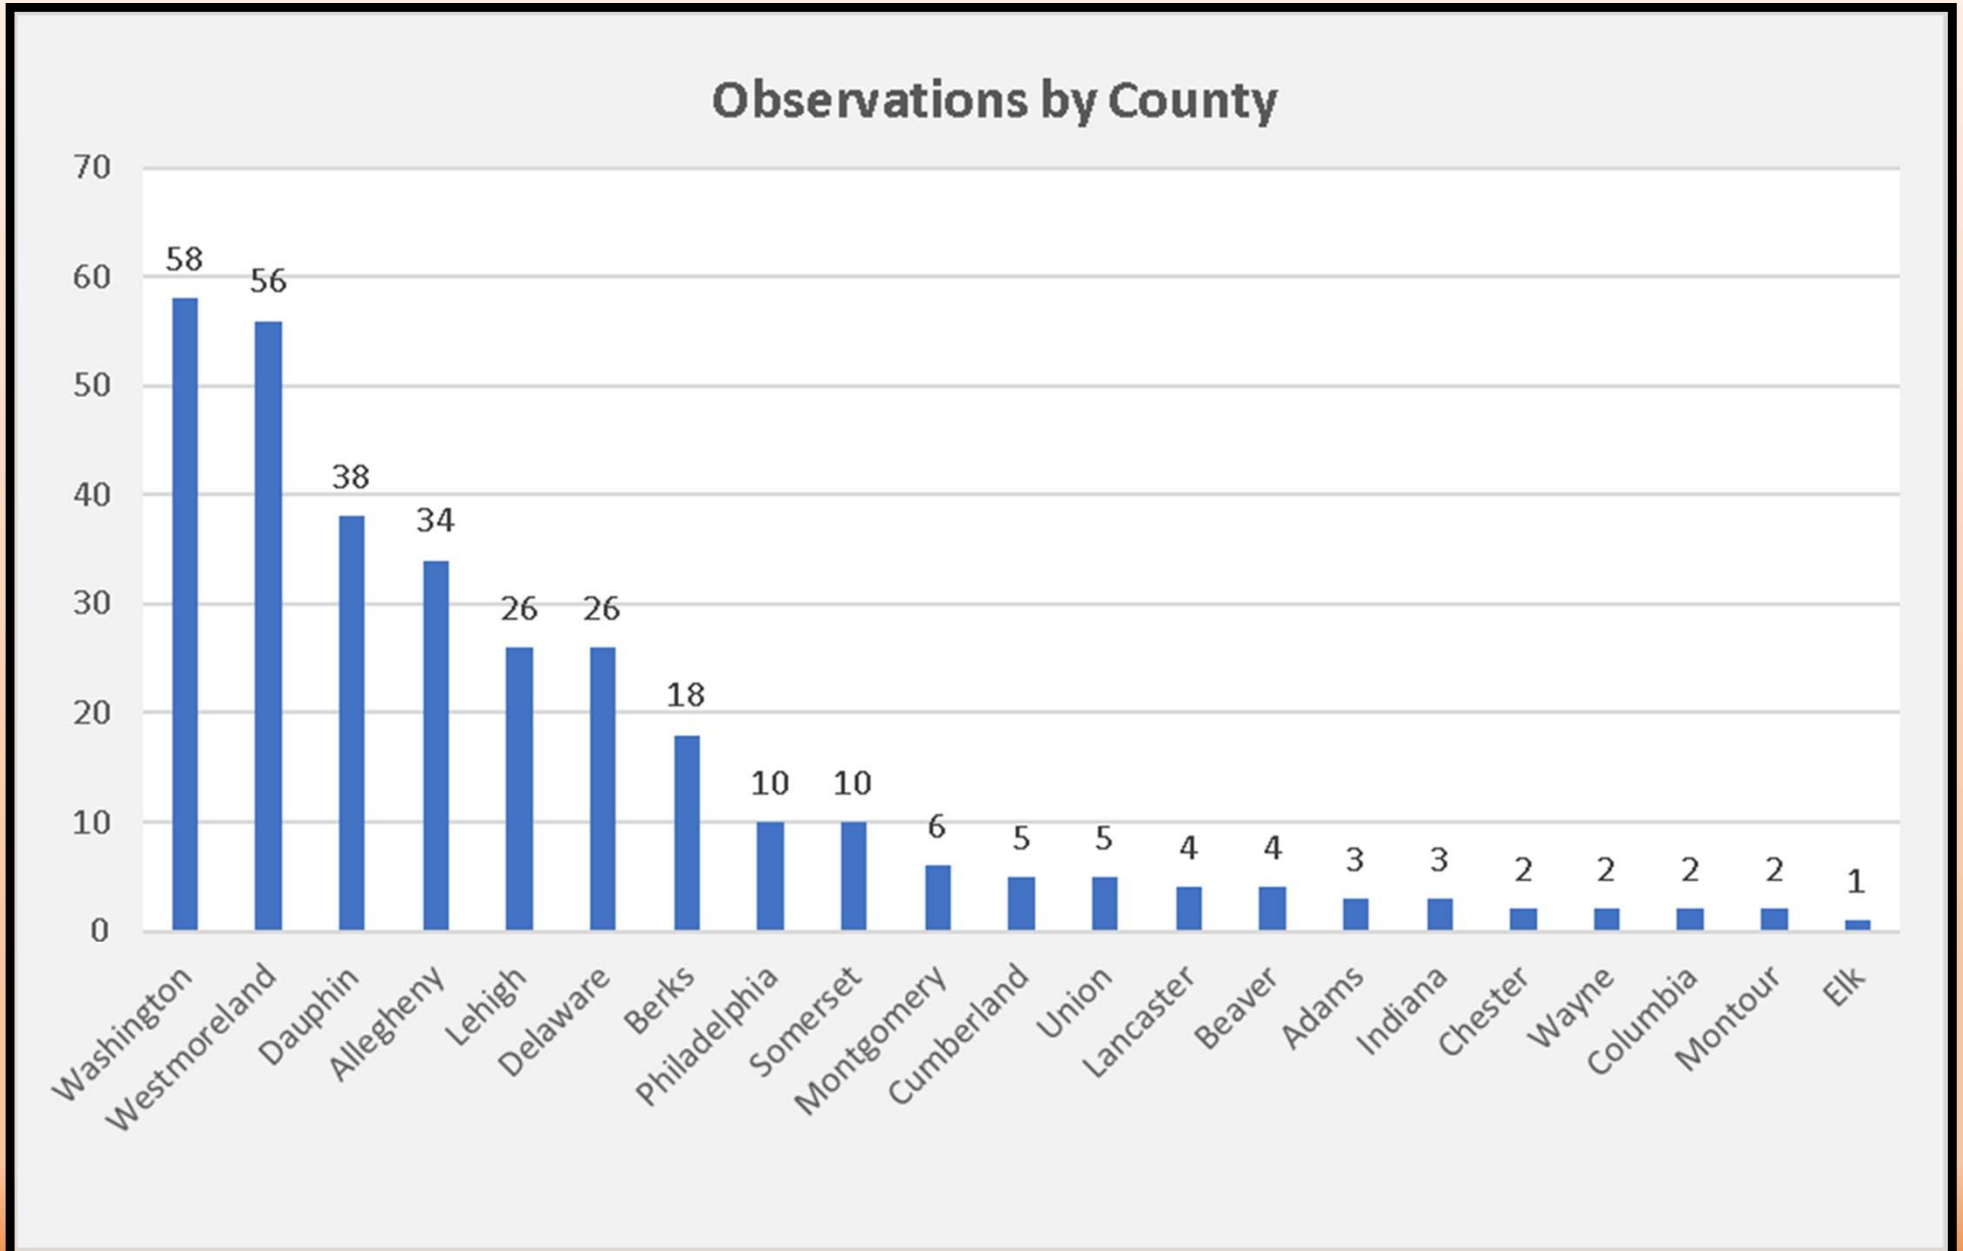

PMN iNat Taxon of the Month – May 2022 - Aves

Observation Counts by iNat *common_name* Field

Baltimore Oriole	13	American Crow	4	Swainson's Thrush	1
American Robin	13	Pileated Woodpecker	4	Hawks, Eagles, Kites, and Allies	1
Northern Cardinal	12	Brown Thrasher	4	Northern Mockingbird	1
Eastern Bluebird	12	Mourning Dove	4	Ducks, Geese, and Swans	1
Red-winged Blackbird	11	White-breasted Nuthatch	4	Brown Thrushes and Nightingale-Thrushes	1
Wood Thrush	10	Red-eyed Vireo	3	Perching Birds	1
Wild Turkey	8	Tufted Titmouse	3	Green Heron	1
Red-bellied Woodpecker	8	Ruby-throated Hummingbird	3	American Avocet	1
Rose-breasted Grosbeak	8	European Starling	3	Northern Parula	1
Gray Catbird	8	Song Sparrow	3	Eastern Kingbird	1
Blue Jay	8	American Redstart	3	Woodpeckers	1
American Goldfinch	8	Red-headed Woodpecker	3	Eastern Mockingbird	1
House Wren	8	Yellow-billed Cuckoo	3	Starlings	1
Yellow Warbler	7	Northern Flicker	3	Common Raven	1
Brown-headed Cowbird	7	Chipping Sparrow	3	Great Horned Owl	1
Common Grackle	6	Orchard Oriole	3	Louisiana Waterthrush	1
Eastern Towhee	6	Ovenbird	3	Double-crested Cormorant	1
Canada Goose	6	Indigo Bunting	3	Yellow-rumped Warbler	1
House Finch	6	Hooded Warbler	3	Hairy Woodpecker	1
Carolina Wren	5	Veery	2	Black-and-white Warbler	1
Black-capped Chickadee	5	Great Blue Heron	2	Northern Rough-winged Swallow	1
Eastern Phoebe	5	White-throated Sparrow	2	Blue-headed Vireo	1
Tree Swallow	5	Common Yellowthroat	2	Alder Flycatcher	1
Downy Woodpecker	4	Turkey Vulture	2	Common Merganser	1
Scarlet Tanager	4	Birds	2	Bobolink	1
Red-tailed Hawk	4	White-crowned Sparrow	2	Cedar Waxwing	1
Killdeer	4	Carolina Chickadee	2	Osprey	1
		House Sparrow	2	Dark-eyed Junco	1
		Field Sparrow	2	Eastern Wood-Pewee	1
		Yellow-throated Vireo	2	Ring-necked Pheasant	1

PMN iNat Taxon of the Month – May 2022 - Aves

Observations by County