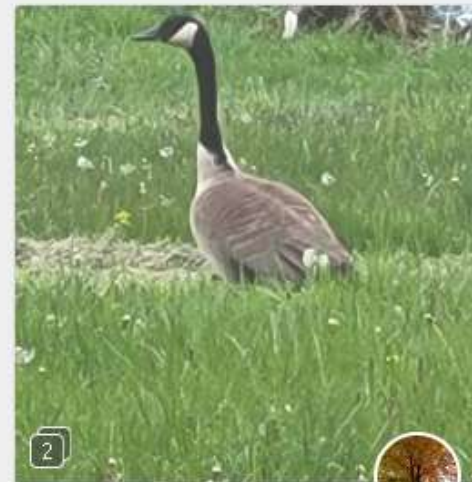

# PMN iNat Taxon of the Month – May 2022 - Aves

Example Observations Selected From License Type CC-BY-NC

**Pileated Woodpecker**

(*Dryocopus pileatus*)

Research Grade 2

1mo

**Rose-breasted Grosbeak**

(*Pheucticus ludovicianus*)

Research Grade 1

1mo

**Canada Goose**

(*Branta canadensis*)

Research Grade 1

1mo

**Wild Turkey**

(*Meleagris gallopavo*)