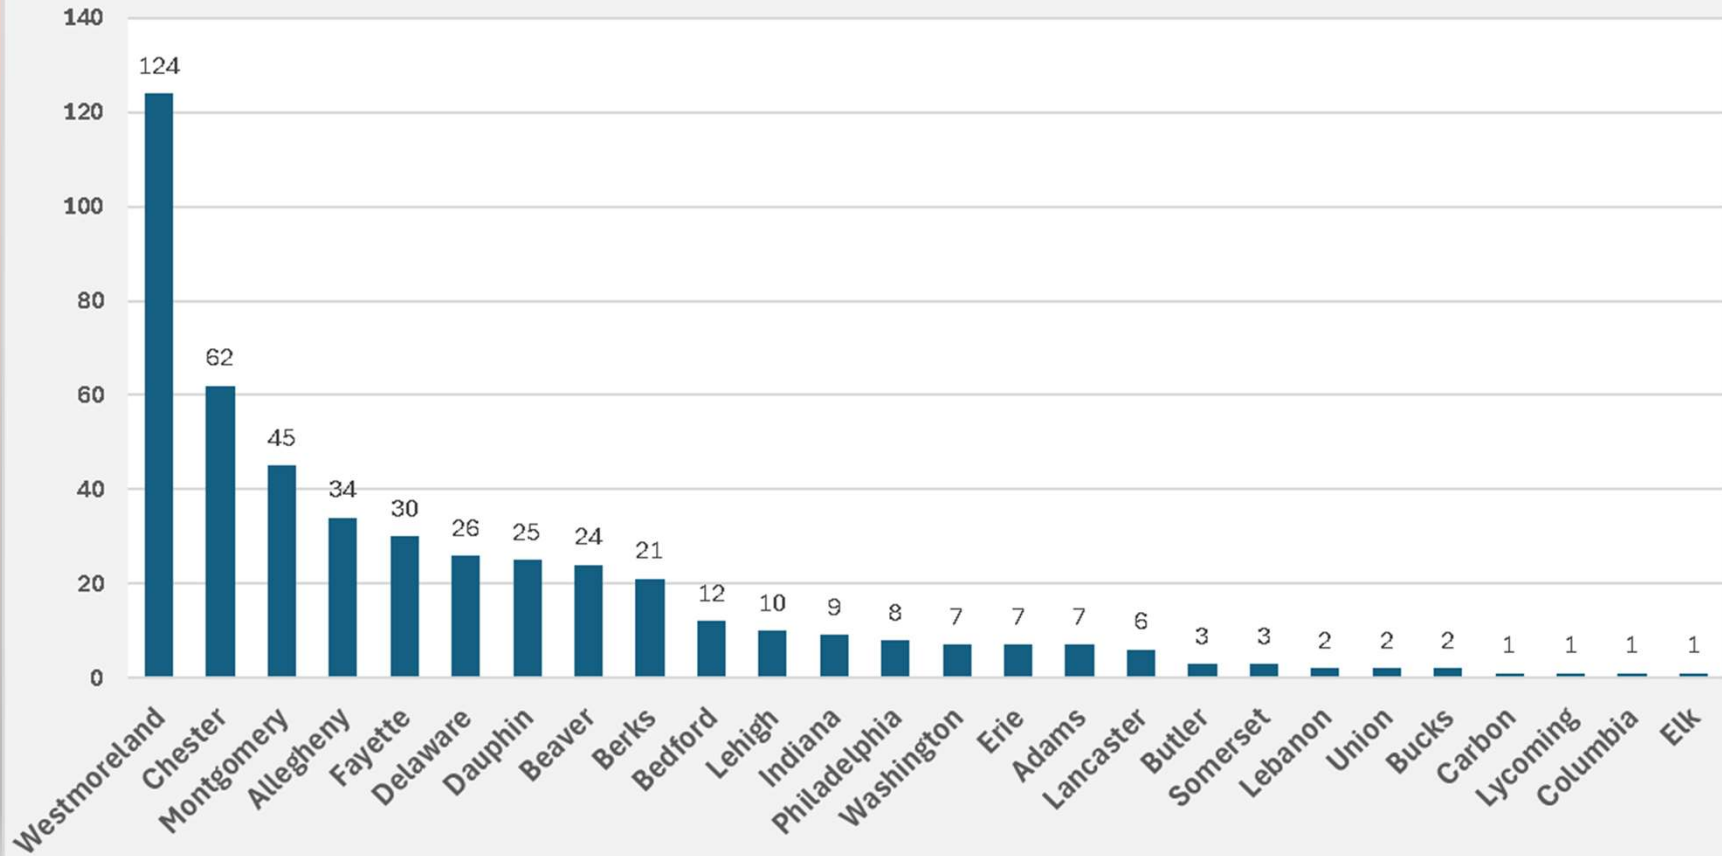

Months Select Options

Date Added

Any

Exact Date 2023-09-01

Range 2023-09-30 2023-08-01

PMN iNat Taxon of the Month – October 2023

Observation Count – Top 10 Observers

Pennsylvania		473 OBSERVATIONS	211 SPECIES	107 IDENTIFIERS	33 OBSERVERS
Rank	User	Observations	Species		
1	 pycurtin	122	54		
2	 jjlisowski	55	37		
3	 teroper	33	21		
4	 melissa577	27	22		
5	 lindsay_byron	25	20		
6	 cownap	24	14		
7	 ssssjjjj	21	12		
8	 blue_marble	18	12		
9	 geisha666	16	15		
10	 ecochic4	15	12		

Observation Count by County

Observations with 5 or More Occurrences

Scientific Name	Common Name	Count
<i>Eurybia divaricata</i>	White Wood Aster	16
<i>Lonicera maackii</i>	Amur honeysuckle	14
<i>Symphyotrichum</i>	American asters	12
<i>Symphyotrichum cordifolium</i>	Common Blue Wood Aster	10
<i>Symphyotrichum lateriflorum</i>	calico aster	9
<i>Symphyotrichum pilosum</i>	hairy white oldfield aster	9
<i>Ageratina altissima</i>	white snakeroot	8
<i>Juglans nigra</i>	eastern black walnut	7
<i>Solidago caesia</i>	bluestem goldenrod	7
<i>Toxicodendron radicans</i>	eastern poison ivy	6
<i>Fagus grandifolia</i>	American beech	6
<i>Solidago</i>	goldenrods	6
<i>Symphyotrichum prenanthoides</i>	crookedstem aster	6
<i>Magnoliopsida</i>	dicots	6
<i>Quercus rubra</i>	northern red oak	5
<i>Daucus carota</i>	Queen Anne's lace	5
<i>Parthenocissus quinquefolia</i>	Virginia creeper	5